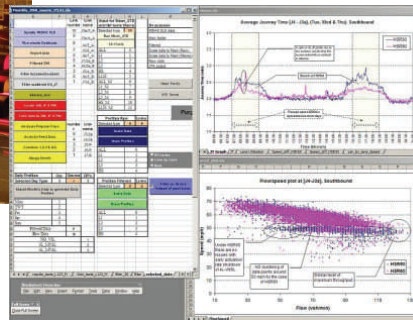

Design & Project Management

www.trafficsolutions.co.uk

Working with customers to produce the right results within very short time spans and within budgets, has enabled Traffic Solutions to be one of the fastest growing traffic engineering companies in the UK

From traffic signal designs, site supervisions & project management, to travel surveys, safety audits and traffic modelling, Traffic Solutions provides complete packages to customers.

Along with our mobility division, we can provide a complete ‘Design and Build’ service with full project management if required.

Innovative design solutions

Designing traffic signal junctions, pedestrian crossings, roundabouts, car parks and road and drainage layouts are just some of the services offered. Using the best engineers in the business, we can always produce quality schemes and design options.

“Getting the attention to detail right is the key to our successes...”

Design services offered include:

- Traffic signal junctions and crossings
- Traffic modelling
- AutoCAD services
- Road layout design
- Home zones
- Drainage layouts
- Safe routes to school schemes
- TR2500 and MOVA/SCOOT designs

“Quick Win schemes are our speciality...”